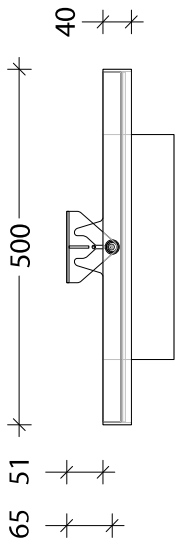

* DIMENSIONS ARE NOMINAL.
 DO NOT DRILL BEFORE RECEIVING PRODUCT.
 ** RAIL IS NON-STRUCTURAL.
 RAIL IS ADJUSTABLE AND REMOVABLE.

| | |
|----------------|-----------------|
| NAME: | ALLEGRA |
| SIZE: | 500 x 1000 x 40 |
| WK/WHI: | WALL HUNG |
| CONFIGURATION: | MIRROR |

ADJUSTABLE 345-500**