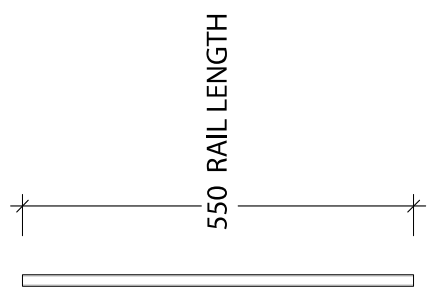

* DIMENSIONS ARE NOMINAL.
 DO NOT DRILL BEFORE RECEIVING PRODUCT.
 ** RAIL IS NON-STRUCTURAL.
 RAIL IS ADJUSTABLE AND REMOVABLE.

| | |
|----------------|-----------------|
| NAME: | ALLEGRA |
| SIZE: | 500 x 1000 x 40 |
| WK/WHI: | WALL HUNG |
| CONFIGURATION: | MIRROR |

ADJUSTABLE 345-500**