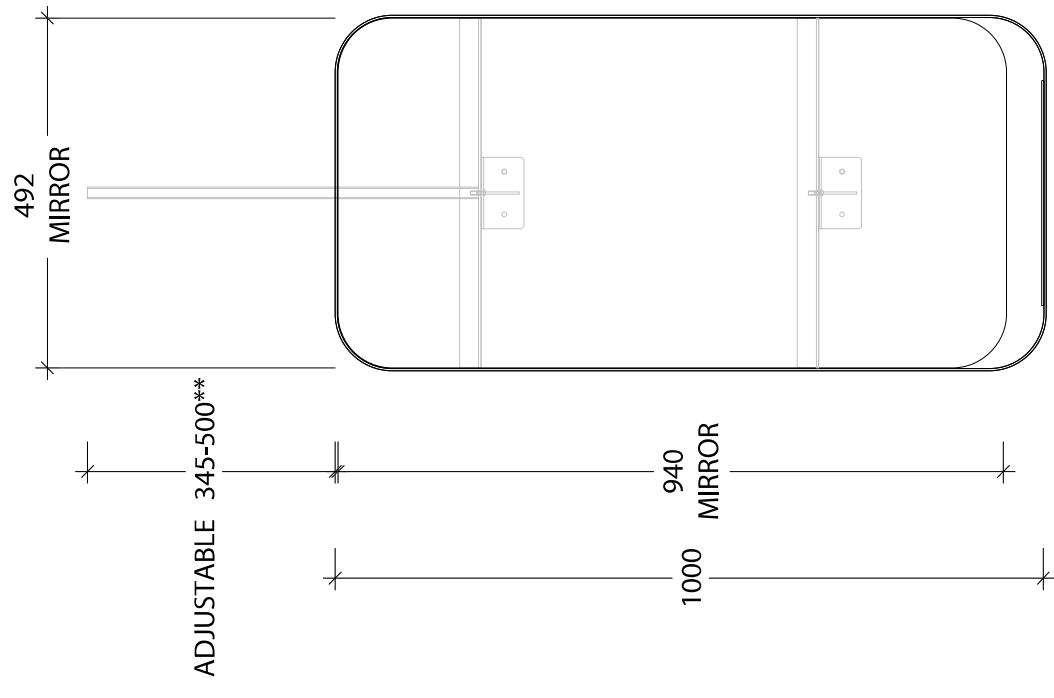

* DIMENSIONS ARE NOMINAL.
 DO NOT DRILL BEFORE RECEIVING PRODUCT.
 ** RAIL IS NON-STRUCTURAL.
 RAIL IS ADJUSTABLE AND REMOVABLE.

| | |
|----------------|-----------------|
| NAME: | ALLEGRA |
| SIZE: | 500 x 1000 x 40 |
| WK/WHI: | WALL HUNG |
| CONFIGURATION: | MIRROR |

ADJUSTABLE 345-500**